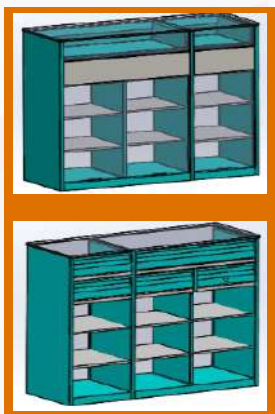

COUNTER 3

Overall Size : LENGTH - 4.5 | WIDTH -4.5 | HEIGHT -1.5'
Product Code :

Specifications

- ALL MATERIAL THK – 1MM
- MATERIAL – MS
- PROCESS – POWDERCOATING
- METAL SELF - 6 WHITE
- TOP DRAWER - 1 GREEN
- DRAWER - 4 GREEN
- TOP GLASS-12MM
- FRONT GLASS-6MM
- FRONT PLATE-1MM WHITE
- BOTTOM-1MM-GREEN
- DOUBLE WALL-1MM & GREEN
- TOTAL HEIGHT--1000MM