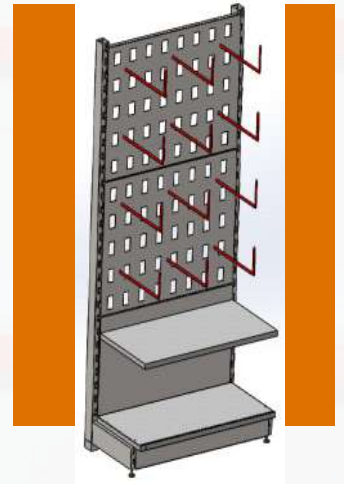

HANGING RACK WITH SHELF

Overall Size : WIDTH -3' & 3.8' | HEIGHT -7'
Product Code :

Specifications

- ALL MATERIAL THK – 1MM
- MATERIAL – MS
- PROCESS – POWDER COATING
- SELFS--14",BTM 16"
- SELF COLOR- WHITE
- SELF THK - 1MM
- SQ TUBE COLOR - WHITE
- BRACKET COLOR - WHITE
- BRACKET THK - 3MM
- BACK PANEL COLOR - WHITE
- BACK PANEL THK - 1MM
- DATASTRIP COLOUR -CUSTOMIZE
- HOOK QTY--12