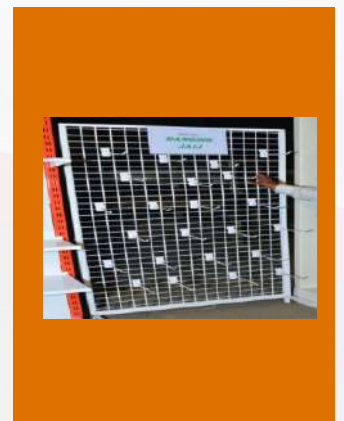

WALL MOUNTED HANGING JALI

Overall Size : WIDTH -3' | HEIGHT -7'
Product Code :

Specifications

- MATERIAL – MS
- PROCESS – POWDER COATING
- JALI COLOR - WHITE
- HANGING HOOKS COLOR - WHITE
- HANGING HOOKS QTY - 15
- ITS SIZE WILL CUSOMIZE